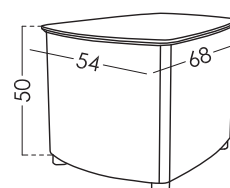

Model

LUCAS

Technical Information

Frame _____ Pine wood and cardboard
Top _____ Standard walnut
Top choices _____ See color chart
Leather options _____ Ciervo and Dalmata
Legs _____ Standard wooden leg
Legs options _____ Wooden leg A, Wheels leg.
Comments: _____ * You would like to know more?
Check the FAQs section in our website

Colores tapas

Guarantee

2 years*
*6-month guaranty extension by activating it on the web

Packaging

Shrink wrapping plastic packaging with protective corner brackets

Legs options

Measures

Long 68 cm
Width 54 cm
High no paw 48,2 cm
Open height 57,2 cm
bunker background 38,6 cm
Volumen m3 0,21 m³
Top thickness 18 mm

Options

Lifting top
Storage
Horizontal Leveler

Scheme

Nordik version

LUCAS is manufactured by Fama Sofas, whose quality system is certified by AENOR and IQNET, according to ISO 9001-2008, with certificate number ER 0790/1999.

All models have passed the tests required for granting the quality control label from Aidima-Cetem laboratories.

Enjoy the new design
made in Spain

fama