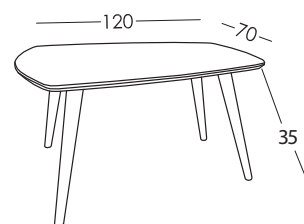

Nordik version

LUCAS is manufactured by Fama Sofas, whose quality system is certified by AENOR and IQNET, according to ISO 9001-2008, with certificate number ER 0790/1999.

All models have passed the tests required for granting the quality control label from Aidima-Cetem laboratories.

Enjoy the new design
made in Spain

fama